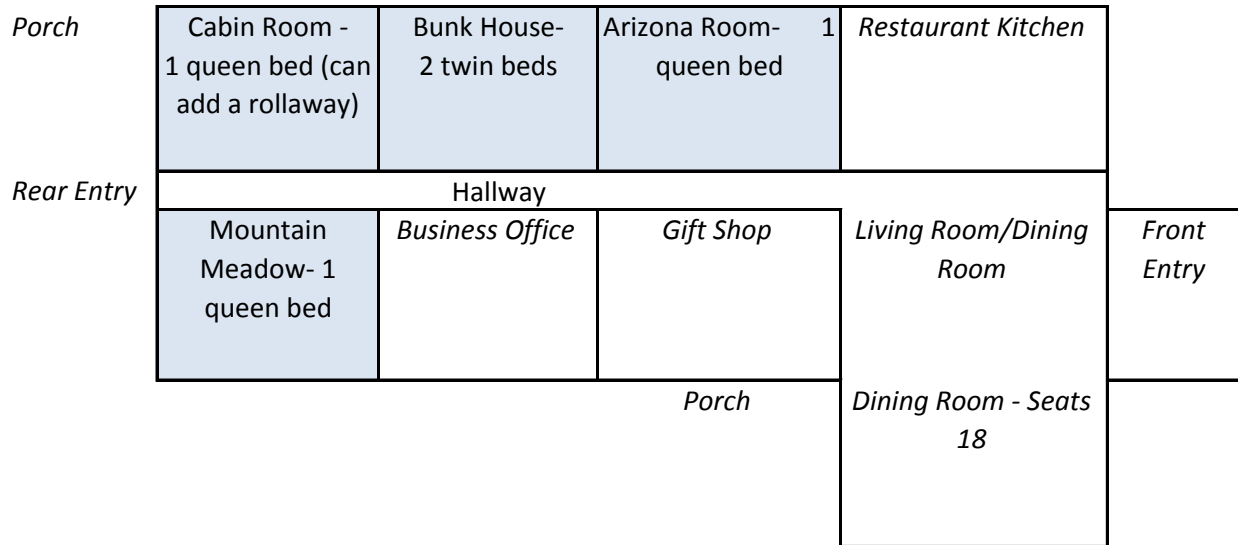

Abineau Lodge Floor Plan

First Floor

Second Floor

Each bedroom has its own enclosed bathroom within the room. The suite has one bathroom. There are a total of 11 beds plus an additional 2 rollaways can be added. Nine of the 11 beds can sleep couples, 2 of the beds will sleep singles, the rollaway beds sleep singles.

The upstairs conference room can seat 20 people in seminar seating with room for an easel, projection screen or other visual media.

Outdoor seating is available on several decks with room for up to 50 people in various configurations.