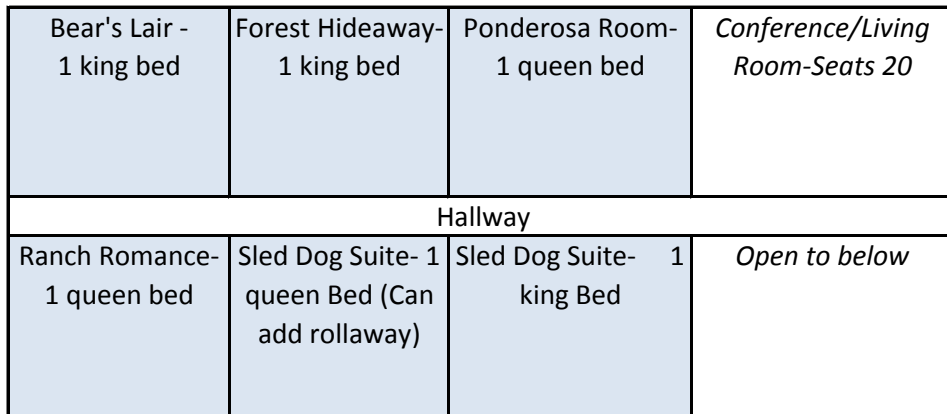

Abineau Lodge Floor Plan

First Floor

Second Floor

Each bedroom has its own enclosed bathroom within the room. The suite has one bathroom. There are a total of 11 beds plus an additional 2 rollaways can be added. Nine of the 11 beds can sleep couples, 2 of the beds will sleep singles, the rollaway beds sleep singles.

The upstairs conference room can seat 20 people in seminar seating with room for an easel, projection screen or other visual media.

Outdoor seating is available on several decks with room for up to 50 people in various configurations.